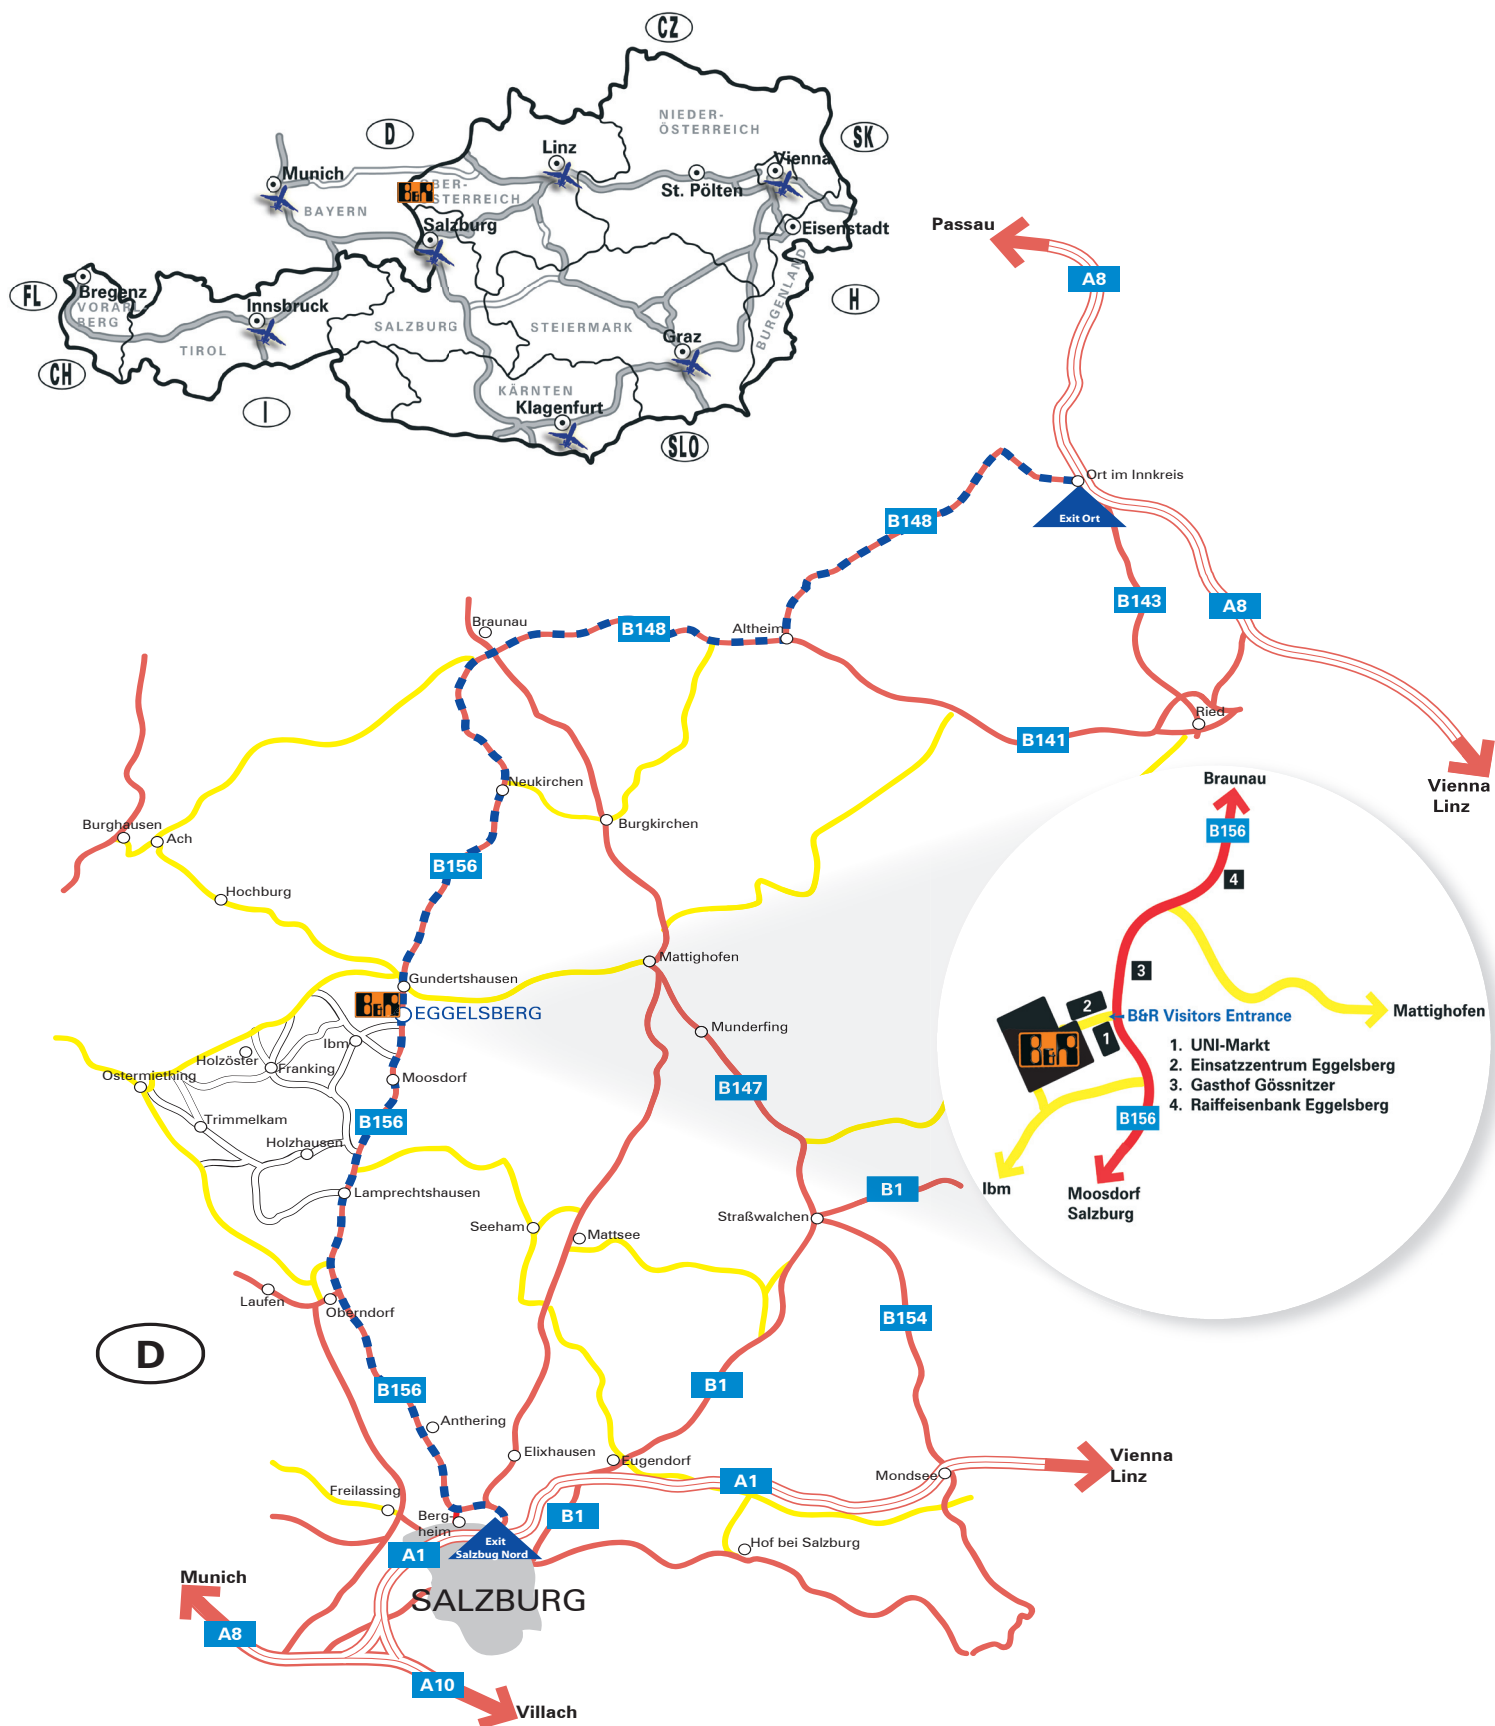

ROUTE DIRECTIONS

ROUTE DIRECTIONS

**Bernecker + Rainer
Industrie Elektronik Ges.m.b.H.**

B&R Straße 1, A-5142 Eggelsberg

Tel.: +43(0)7748/6586 - 0

Fax: +43(0)7748/6586 - 26

From Linz/Vienna to Eggelsberg

- A1 towards Salzburg, A25 towards Wels, A8 towards Passau
- Take the A8 exit "Ort im Innkreis" towards Altheim/Braunau (B148)
- In Altheim keep going towards Braunau (B148)
- From Braunau take the B156 towards Salzburg until reaching Gundertshausen
- In the Gundertshausen roundabout, drive towards Eggelsberg
- Shortly before Eggelsberg ends, turn right between the "Einsatzzentrum Eggelsberg" and the Unimarkt store

From Burghausen to Eggelsberg

- From Burghausen go towards Ach
- From Ach go towards Hochburg and then to Gundertshausen
- In the Gundertshausen roundabout, drive towards Eggelsberg
- Shortly before Eggelsberg ends, turn right between the "Einsatzzentrum Eggelsberg" and the Unimarkt store

From Salzburg to Eggelsberg

- Take the Autobahn exit "Salzburg Nord", then take the B156 towards Bergheim, then Anthering
- Stay on the B156 towards Oberndorf/Braunau, then via Lamprechtshausen towards Eggelsberg
- Shortly into Eggelsberg, turn left between the Unimarkt store and the "Einsatzzentrum Eggelsberg"

HOTELS

Near Eggelsberg:

Landhotel Moorhof

Dorfibm 2
A-5131 Franking
Tel.: 0043/6277/81 88
www.landhotels.at/moorhof

Hotel Seewirt

Fam. Maislinger
A-5131 Holzöster 21
Tel.:0043/6277/81 10
www.der-seewirt.at